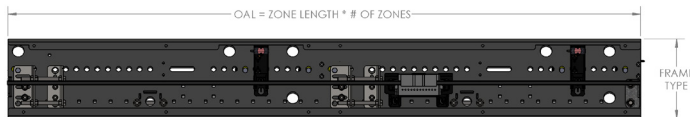

HILMOT MDR BELTED HORIZONTAL 36" ZONE

INTERMEDIATE MODULE - Series 1500

Controls Platform: H-20 Full Control

HILMOT
A TREW Company

Hilmot's MDR belted Horizontal modules have a high friction belt that holds product in location and helps maintain product alignment, perfect for print and apply applications and small and light products and bags. Higher angles are possible depending on the application. Pre-wired conveyor sections are networked with bus technology and are easily configured for multiple applications. All electric operation ensures a consistent and quiet system that is easy to maintain.

Minimum Product Size 8" X 8"
Up to 150 FPM
Gear Ratio 21:1
Up to 50 lbs

KEY FEATURES AND BENEFITS

- Sensitive Product Handling
- Take Up Bracket Per Zone for Belt Alignment
- T-Strip between belts for smaller products transition
- Ultra Co-Efficient Pyramid Belt Surface for higher traction & durability
- Light to medium weight applications up to 50 lbs
- Resilient and durable construction. Perfect for distribution, warehouse, process lines and postal applications
- IP54 Standard
- Tool-less mounting brackets for all electrical components
- Electrical components have quick connect terminals for easy installations and expansion
- Using durable, high tension belt
- Available ZPA Analyzer allows for system diagnostic and commissioning